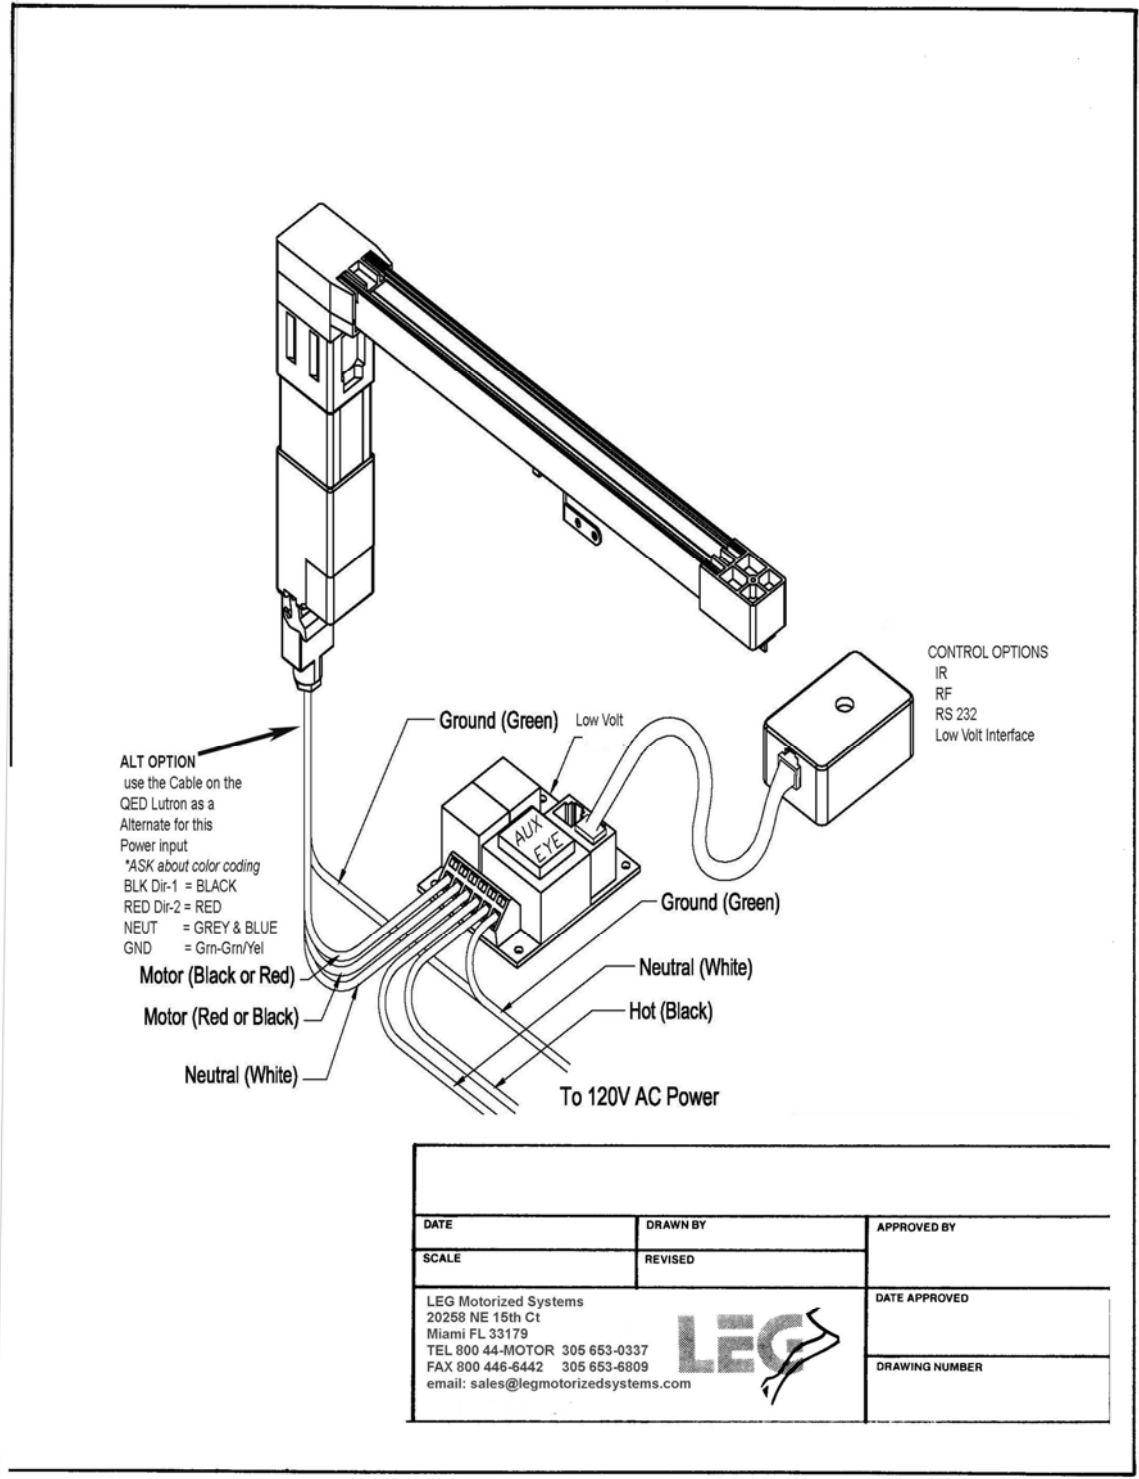

DRAPE by RP 60 IR CONTROL

IR works with Almost Any 110 AC or DC Motor System

IE: Drapery Motors

Tube Shade Motors

Roman Shade Motors

Also allows for Interfacing to RS 232 and Other Home Control Systems